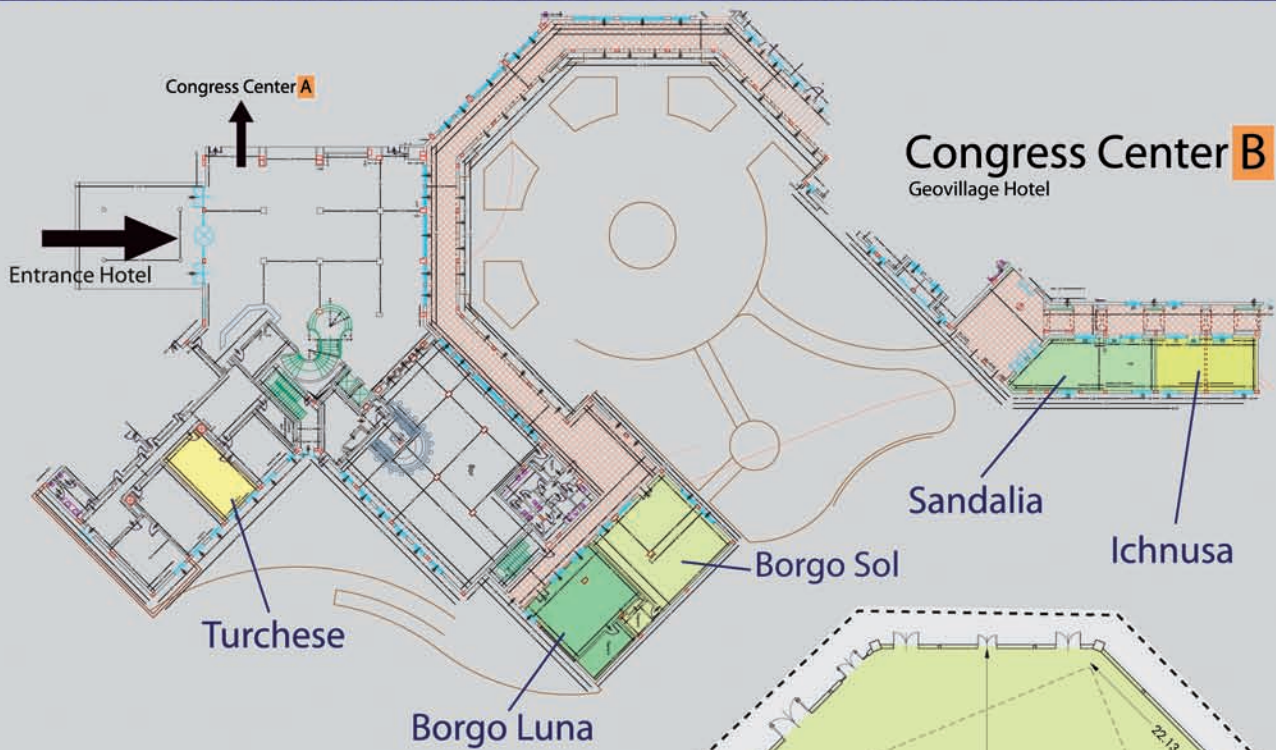

CONVENTION CENTER

WIDE & MODULAR SPACES

Sala plenaria 900 posti modulare divisibile in 3 sale attrezzate da circa 250 posti. Sale meeting di vari dimensioni e capacità. Con il Geopalace, il Resort ha una capacità complessiva di oltre 3.500 persone.

Entire meeting space holds 900, modular partitioning for 3 equipped spaces to hold 250 each. Meeting rooms of varying size and capacity. With Geopalace, the Resort has a total capacity of over 3.500 people.

Geopalace con allestimenti personalizzati - Geopalace with different layout

DAYLIGHT - LUCE NATURALE

LOCATION	Total m ²	Dimensions	Height	Theatre	Classroom	Boardroom	U Shape	Banqueting		
Plenary Room	A	600	30 x 20	4,80	900	350	-	-	350	
Maestrale	A	200	20 x 10	4,80	200	90	50	50	10	
Scirocco	A	200	20 x 10	4,80	200	90	50	50	100	
Libeccio	A	200	20 x 10	4,80	200	90	50	50	100	
Grecale	A	70	10 x 7	2,90	80	50	30	30	-	
Ponente	A	56	8 x 7	2,90	50	30	20	30	-	
Business Center	A	43	6,20 x 7	2,90	20	-	10	10	-	
Foyer	A	206	32,50 x 6,30	EXHIBITION AREA						
Borgo Sol	B	98	9,90 x 9,90	3,60	100	60	24	24	-	
Borgo Luna	B	67	9,30 x 7,20	3,60	70	40	18	18	-	
Sandalia	B	70	14 x 5	3,50	60	40	26	26	-	
Ichnusa	B	50	10 x 5	3,50	40	24	15	15	-	
Turchese	B	24	6,20 x 3,90	3,50	-	-	15	15	-	
Meltemi	C	52	8,40 x 6,20	2,70	40	24	15	15	-	
Levante	C	39	8,40 x 4,60	2,70	25	18	10	10	-	
Geopalace		2.600	60,25 x 56,05	11,97	3.500	1.400	-	-	1.400	

Plenary

Congress Center A Geovillage Hotel

Congress Center A

Congress Center B Geovillage Hotel

Congress Center C Hotel Sport

Geopalace

Geovillage
SPORT WELLNESS & CONVENTION RESORT